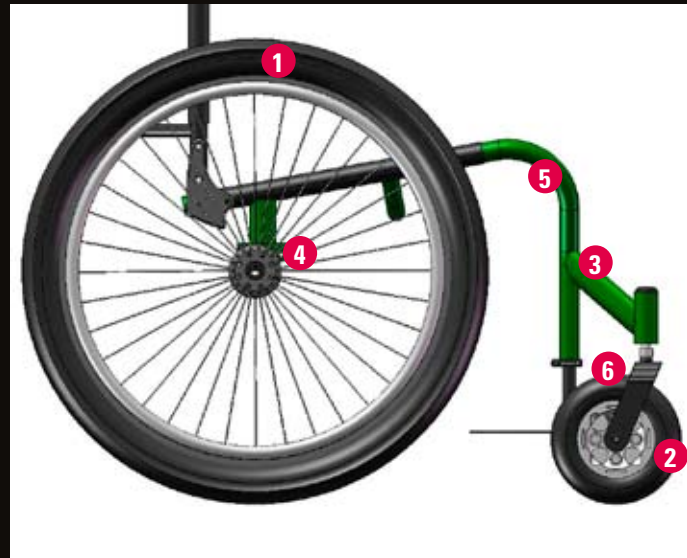

The **Invacare® Top End® Crossfire™ All Terrain Wheelchair** is the monster truck of wheelchairs and is designed to leave some serious tracks.

Do you like to hike, fish, camp, hunt, kayak, garden or go to the beach? You can do it all with the Crossfire All Terrain Wheelchair. Built of 6061 T6 Aluminum it is equipped with enormous 25" x 2.75" knobby wheels and huge 8" x 2" front casters for extreme traction. The Crossfire All Terrain Wheelchair is engineered with mega ground clearance, plus forward and side-to-side stability so that you can conquer the toughest terrain.

Standard Features

- 6061 T6 Aluminum frame
- Adjustable center-of-gravity
- Camber 0-9°
- Lock down folding back
- Adjustable back height
- Adjustable tension seat upholstery
- Adjustable tension back upholstery
- 24" or 25" high performance Sun® wheels
- Hard anodized handrims
- 24" or 25" x 2.75" knobby tires
- 8" x 2" front casters
- Adjustable height and angle footplate
- Powder coat paint

Available Options

- Spinerge® Spox wheels
- Quad release axles
- Titanium axles
- Coated pushrims
- Titanium handrims
- Natural Fit® handrims
- Fixed back
- Push handles
- Carbon fiber sideguards
- Removable sideguards
- Folding sideguards
- Wheel locks
- Positioning straps
- Alignment gauge
- Footplate risers
- 2" cushion
- Anti-tip bars