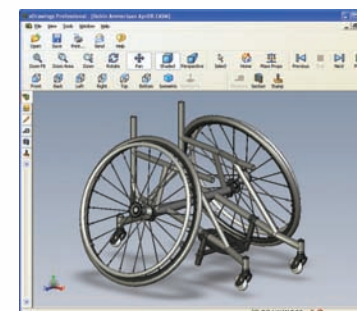

Now Available Per Request!

See a computer generated e-drawing® of your new chair before it is built.

The Top End T-5 Tennis Titanium shown with optional welded tube sideguards, toe clips, adjustable footplate and Spineray wheels

Features

T-5 Tennis Elite

- Custom-built titanium or aluminum frame
- Fixed swivel anti-tip bar/5th wheel
- Fixed back w/fixed or adjustable height
- Adjustable tension seat and back upholstery
- Fixed axle position w/fixed wheelbase
- Fixed camber 15°, 18° or 20°
- High performance Sun® wheels: 24", 25", 26" or 700C
- Anodized pushrims
- High pressure clincher tires
- **NEW** 72mm front wheel(s) w/matching mini-fork with inset bearings
- Adjustable height tubular footrest
- Powder coat paint

Options

- Spineray® Spox wheels
- Cross spoked wheels
- Adjustable Center of Gravity
- Welded seat rigidizer bars w/solid seat
- Telescoping removable anti-tip bar
- Click straps
- Bolt-on fixed side guards
- Fixed side guards w/welded tube
- Fixed aluminum or carbon fiber side guards
- Titanium axles
- Titanium pushrims
- Coated pushrims
- Footrest covers
- Frame protectors
- Custom strapping/toe clips
- Alignment gauge
- Adjustable angle footplate/toe clips
- Recessed adjustable angle footplate