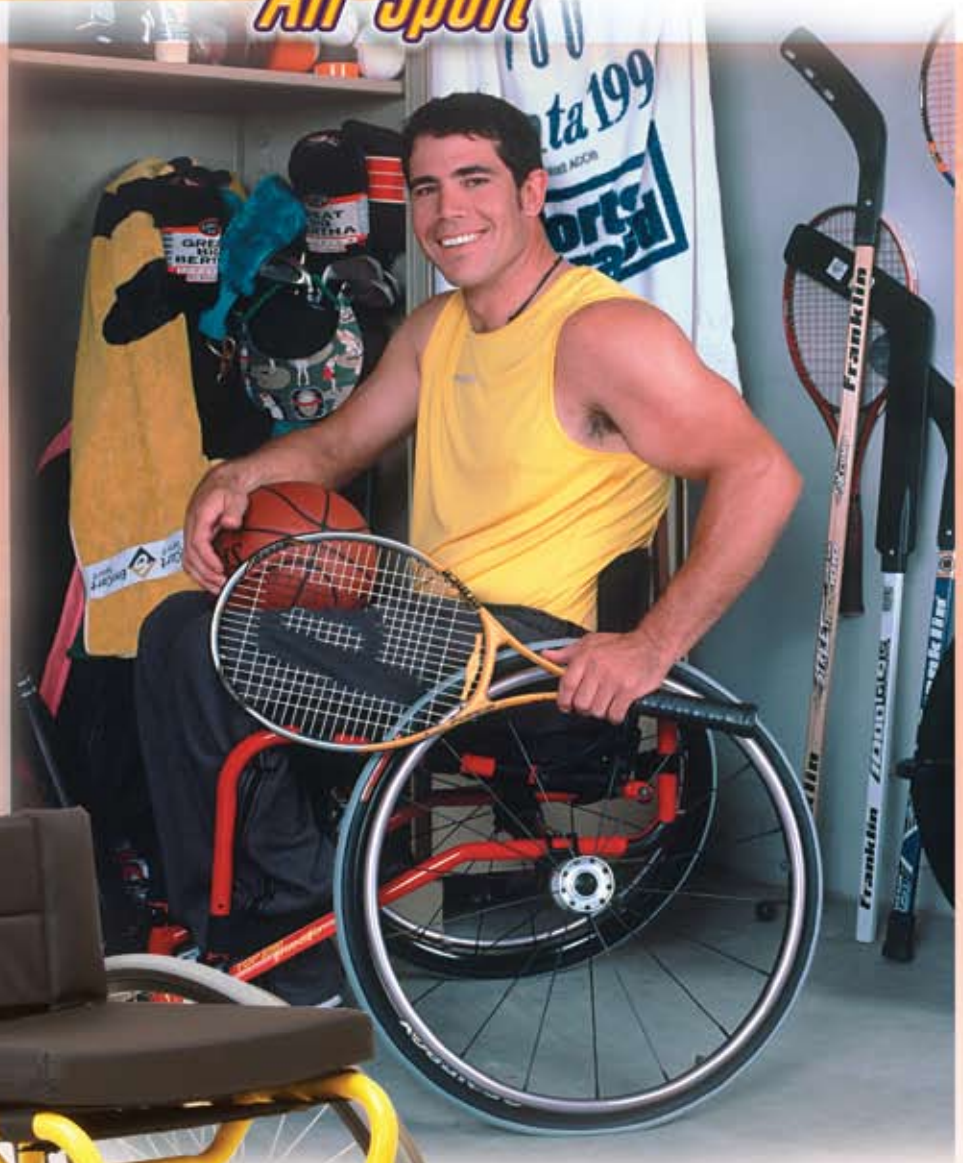

Yes, you can.®

Transformer All Sport

PLAY

- Basketball
- Tennis
- Hockey
- Table Tennis
- Football
- Badminton
- Fencing
- Dancing
- Softball

Play it all.

The Transformer All Sport shown with removable offensive wing.

Top End

The Top End Transformer All Sport Chair will transform the way you play. **Sit tall or low.** Adjust the front and rear seat-to-floor heights, and back height, then dial in your center-of-gravity, footrest height, angle and depth position. **Squeeze it.** It is quick and simple to adjust the rear seat height plus it is equipped with a removable and adjustable swivel anti-tip bar so that you can move from sport to sport. **Offense or defense.** The offensive wing and/or bumper are designed for playing contact sports such as basketball, hockey or football and can easily be removed for your transition to play tennis or other sports. **New fencing arm option now available.**

PLAY Basketball

PLAY Football

PLAY Softball

PLAY

Transformer All Sport

One Chair, Unlimited Positions, So Many Sports.

FEATURES

1. Adjustable rear seat height*
2. Adjustable center-of-gravity*
3. Adjustable front seat height
4. Removable wing/mini bumper
5. Adjustable height anti-tip bar
6. Adjustable footrest

The Top End® Transformer™ All Sport Chair will transform the way you play. Now you can play it all. The Transformer chair is adjustable in every way: front and rear seat-to-floor heights, center-of-gravity, footrest height, angle and fore/aft position, back height and equipped with a swivel anti-tip bar and easy to remove offensive wing or bumper system.